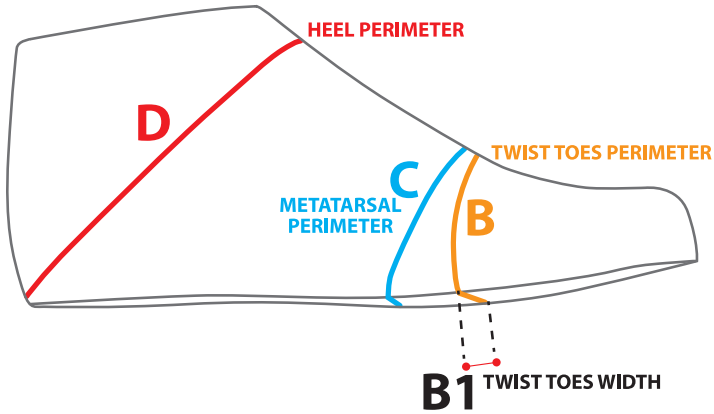

VERIFY YOUR SIZE

Sizing

Please use the chart below as a reference when verifying the correct size:

A : OVERALL LENGTH

B : TWIST TOES PERIMETER (circumference)

B1: TWIST TOES WIDTH

C : METATARSAL PERIMETER / ANATOMIC BALL (circumference)

D : HIGH INSTEP / HEEL PERIMETER (circumference)

REFERENCE GUIDE

The following measurements are intended as a guide to assist you in determining the best fit in the Easy Up Kids range. They are based on production measurements. Tolerance \pm is allowed. Should your measurements largely deviate from one or more of the below references, please request assistance from your professional orthotist. A basic "rule" to follow (for Kids and Adults range) is to measure the length of your foot/feet with AFO on and reference this to A (Overall length).