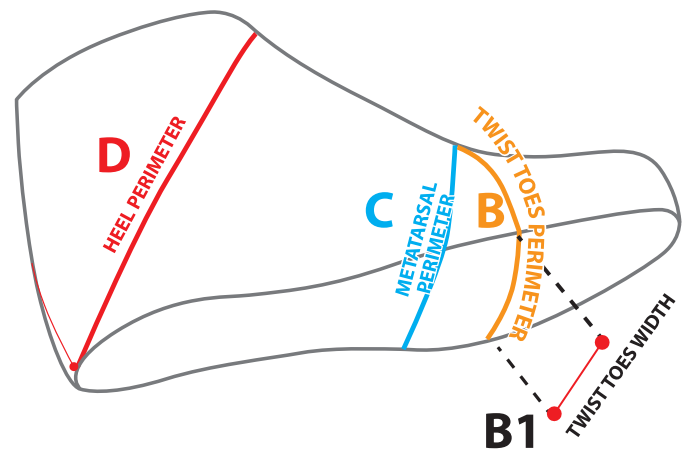

VERIFY YOUR SIZE

Sizing

Please use the chart below as a reference when verifying the correct size:

A : OVERALL LENGTH

B : TWIST TOES PERIMETER (circumference)

B1: TWIST TOES WIDTH

C : METATARSAL PERIMETER / ANATOMIC BALL (circumference)

D : HIGH INSTEP / HEEL PERIMETER (circumference)

REFERENCE GUIDE

The following measurements are intended as a guide to assist you in determining the best fit in the Easy Up Kids range. They are based on production measurements. Tolerance \pm is allowed. Should your measurements largely deviate from one or more of the below references, please request assistance from your professional orthotist. A basic "rule" to follow (for Kids and Adults range) is to measure the length of your foot/feet with AFO on and reference this to A (Overall length).