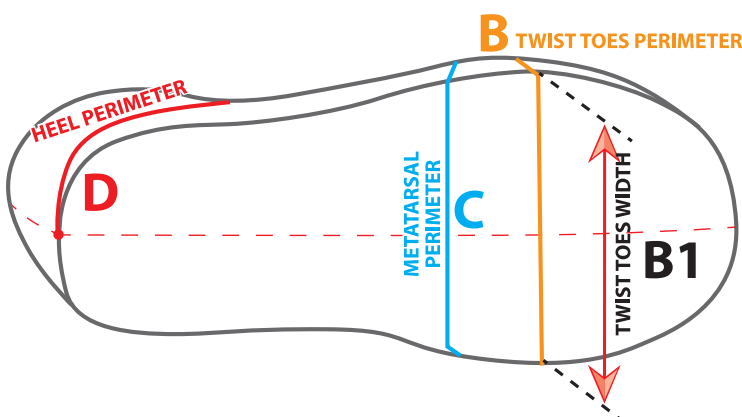

VERIFY YOUR SIZE

Sizing

Please use the chart below as a reference when verifying the correct size:

A : OVERALL LENGTH

B : TWIST TOES PERIMETER (circumference)

B1: TWIST TOES WIDTH

C : METATARSAL PERIMETER / ANATOMIC BALL (circumference)

D : HIGH INSTEP / HEEL PERIMETER (circumference)

REFERENCE GUIDE

The following measurements are intended as a guide to assist you in determining the best fit in the Easy Up Kids range. They are based on production measurements. Tolerance \pm is allowed. Should your measurements largely deviate from one or more of the below references, please request assistance from your professional orthotist. A basic "rule" to follow (for Kids and Adults range) is to measure the length of your foot/feet with AFO on and reference this to A (Overall length).